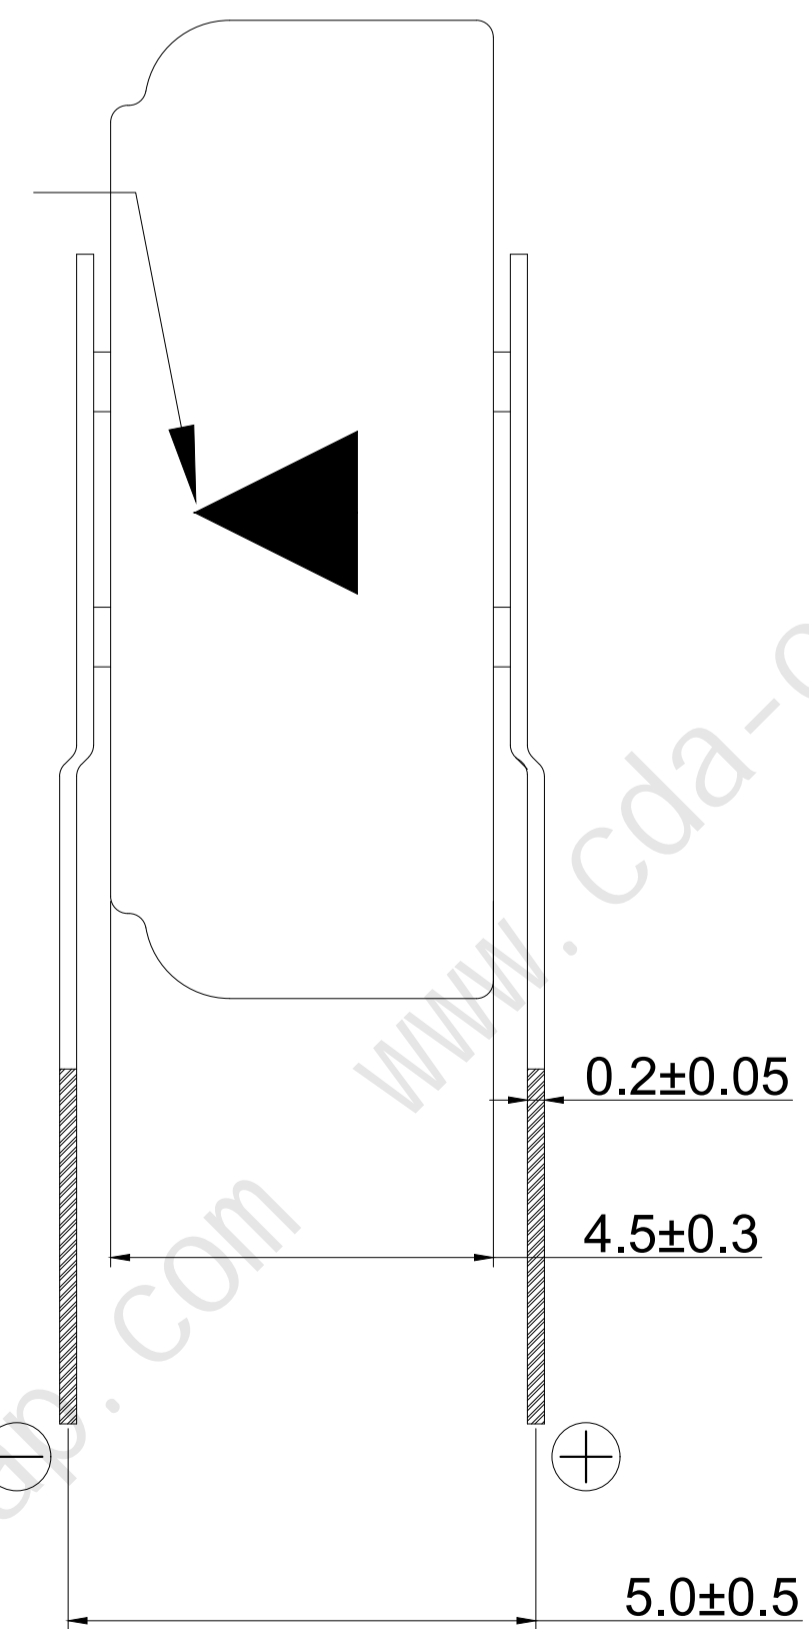

Negative pole mark: "Δ"
The triangle points in the direction of the negative pole.

Itemref	V-1	Coin series (115mm) V-type size chart		Filename	Date	Scale	
Designed by	XXX	Drawing No.	CDA-230M01	Approved by - date	CDA - 23/10/23	Button size chart	
CDA-CAP		Taiwan Zhifengwei Technology Co., Ltd.				Edition	Sheet
		CDA-230M01/V-1				0	1/1