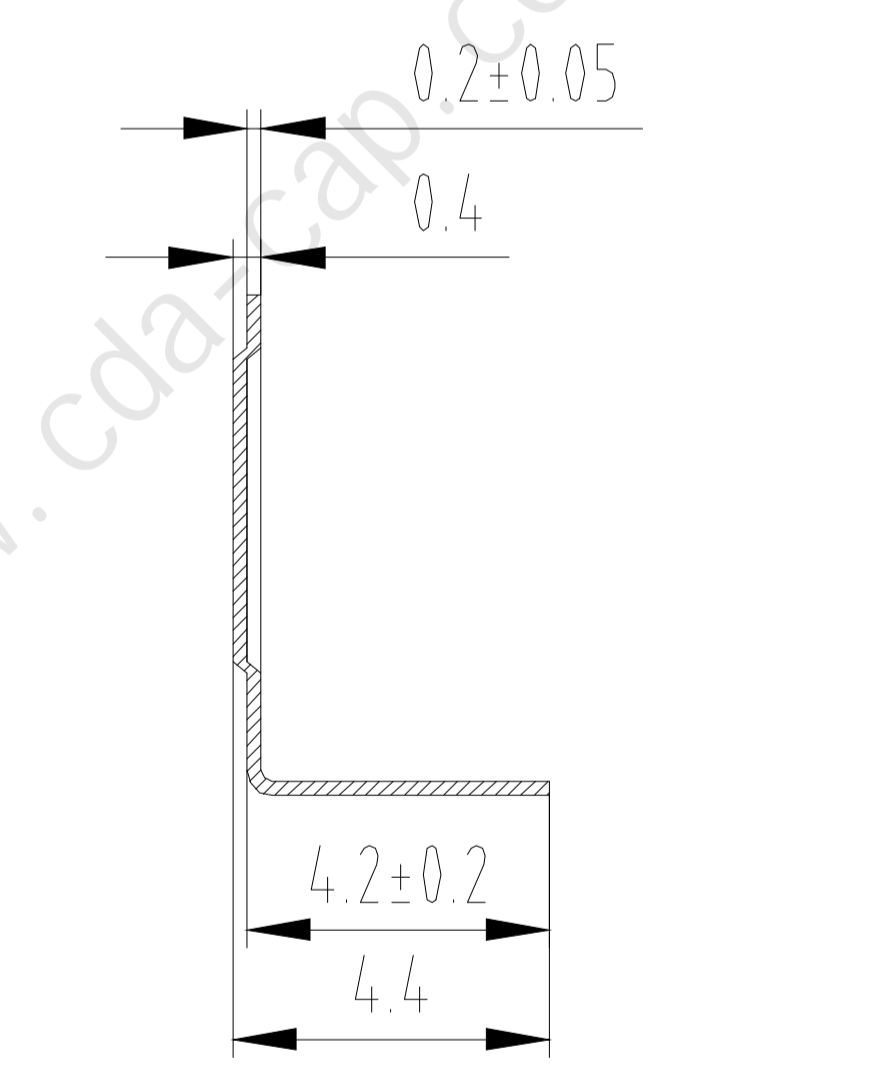

Negative pole mark: "Δ"
The triangle points in the direction of the negative pole.

Itemref	H12-1	Coin series (115mm) H12-type size chart			
Designed by	XXX	Drawing No. CDA-230M03	Approved by - date CDA - 23/10/23	Filename Button size chart	Date 23/10/12
Scale 1:10		Taiwan Zhifengwei Technology Co., Ltd.			
CDA-CAP		CDA-230M03/H12-1		Edition 0	Sheet 1/1