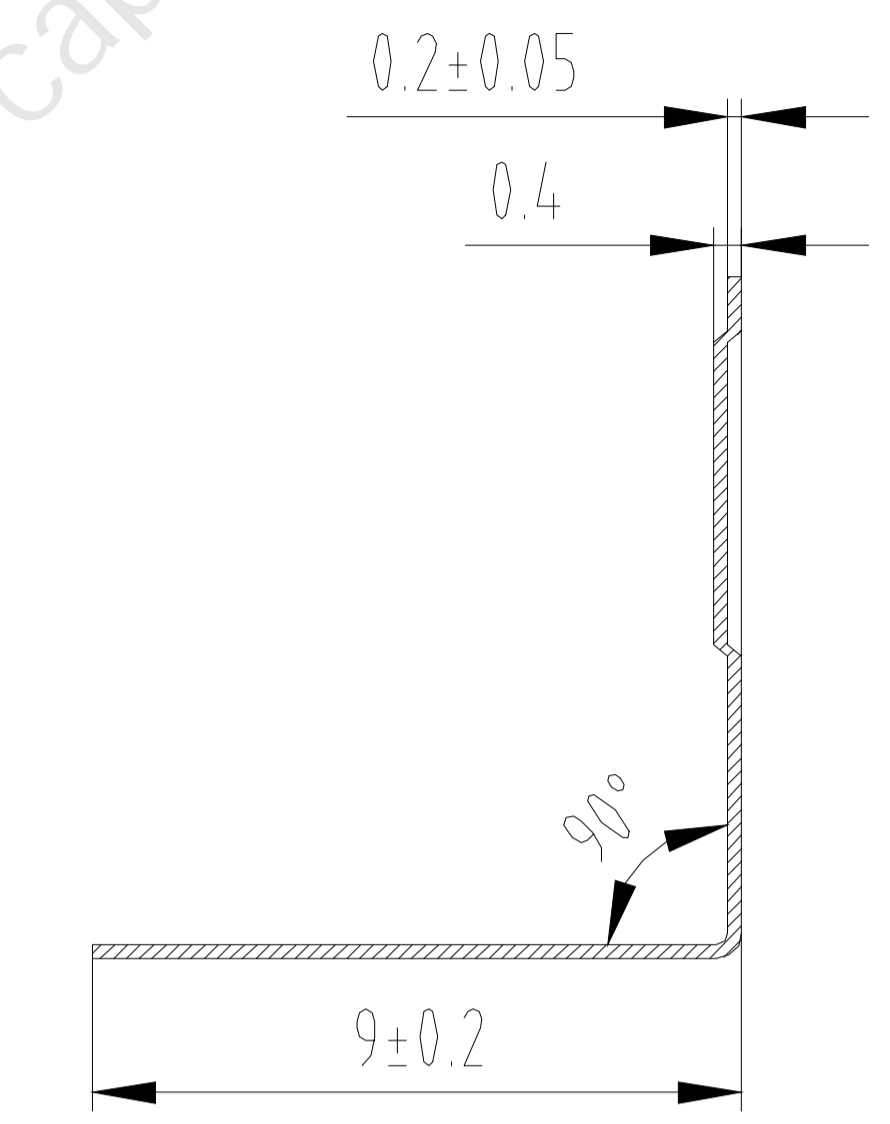

Negative pole mark: "Δ"
The triangle points in the direction of the negative pole.

Itemref	H12-1	Coin series (115mm) H12-type size chart			
Designed by	XXX	Drawing No. CDA-230M03	Approved by - date CDA - 23/10/23	Filename Button size chart	Date 23/10/12
Scale 1:10		Taiwan Zhifengwei Technology Co., Ltd.			
CDA-CAP		CDA-230M03/H12-1		Edition 0	Sheet 1/1