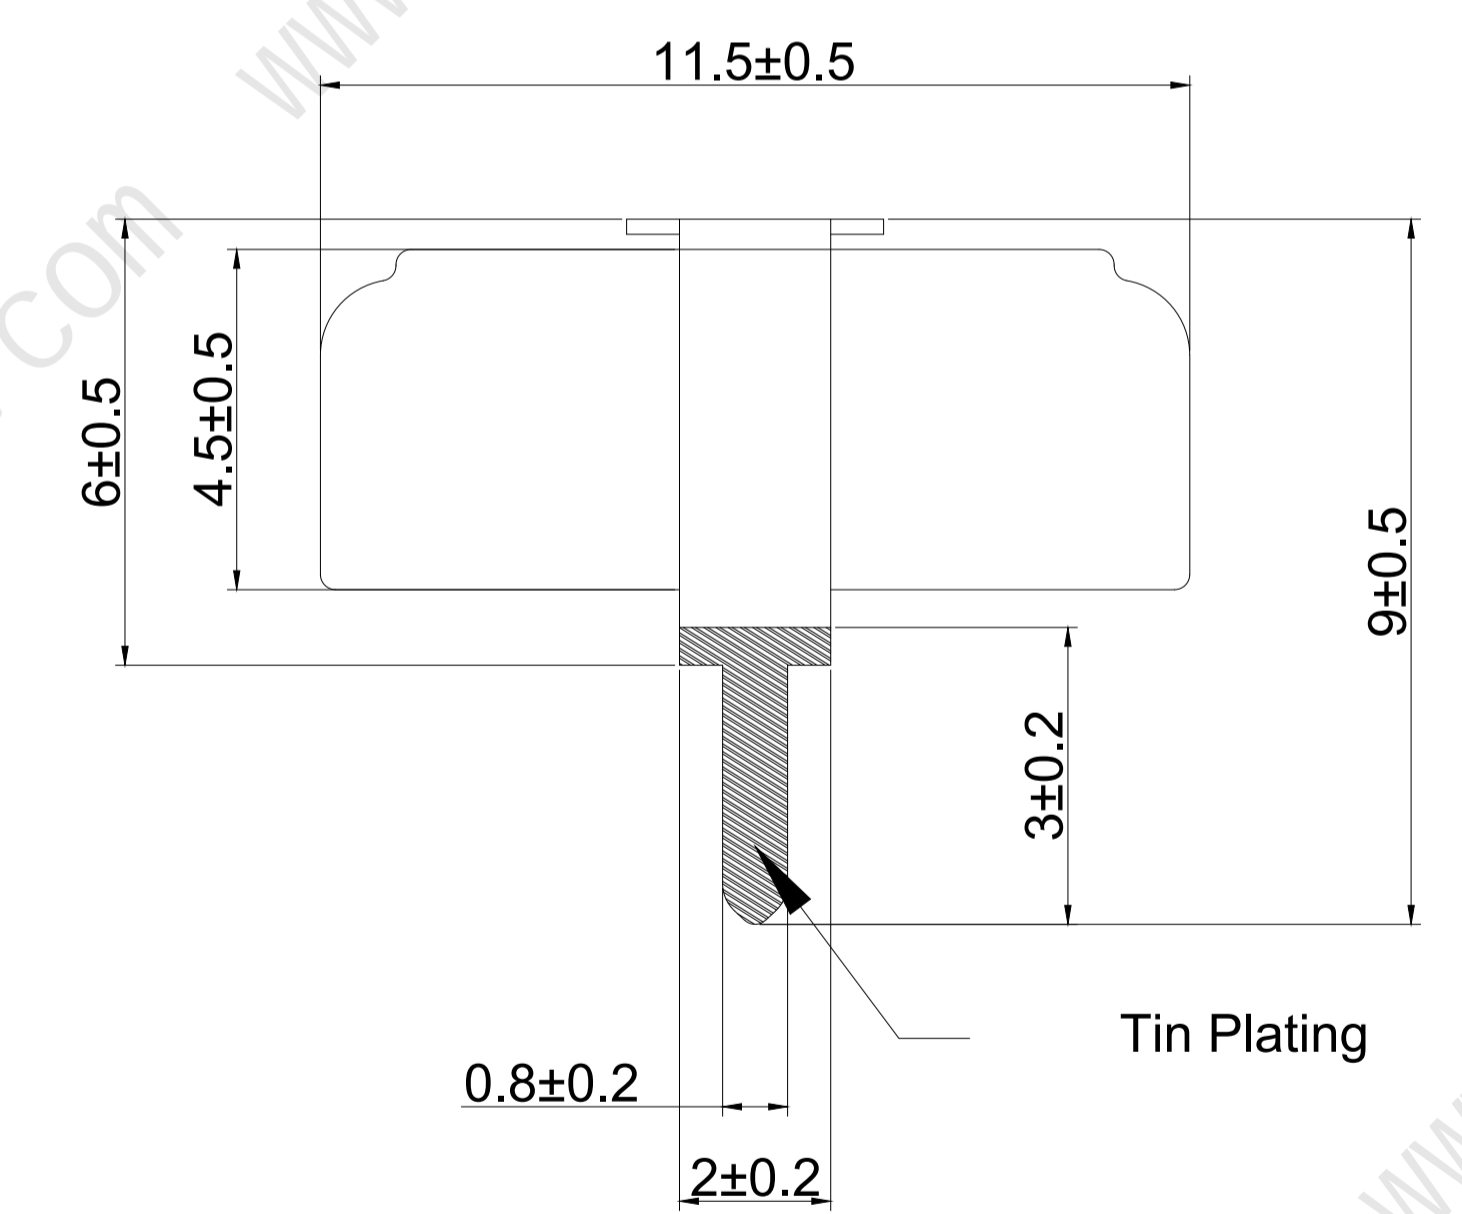

Negative pole mark: "Δ"
The triangle points in the direction of the negative pole.

Itemref	H12-1	Coin series (115mm) H12-type size chart			
Designed by	XXX	Drawing No. CDA-230M03	Approved by - date CDA - 23/10/23	Filename Button size chart	Date 23/10/12
Scale 1:10		Taiwan Zhifengwei Technology Co., Ltd.			
CDA-CAP		CDA-230M03/H12-1		Edition 0	Sheet 1/1