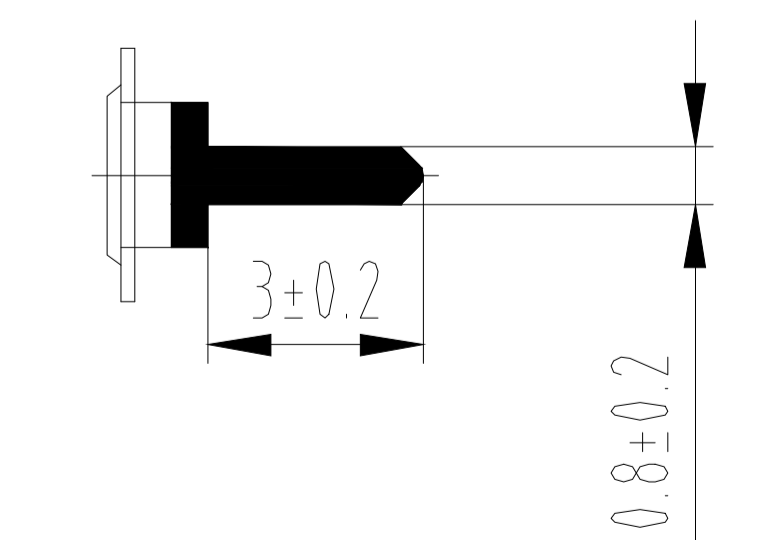

Negative pole mark: "Δ"
The triangle points in the direction of the negative pole.

Itemref	H12-1	Coin series (115mm) H12-type size chart			
Designed by	XXX	Drawing No. CDA-230M03	Approved by - date CDA - 23/10/23	Filename Button size chart	Date 23/10/12
Scale 1:10		Taiwan Zhifengwei Technology Co., Ltd.			
CDA-CAP		CDA-230M03/H12-1		Edition 0	Sheet 1/1