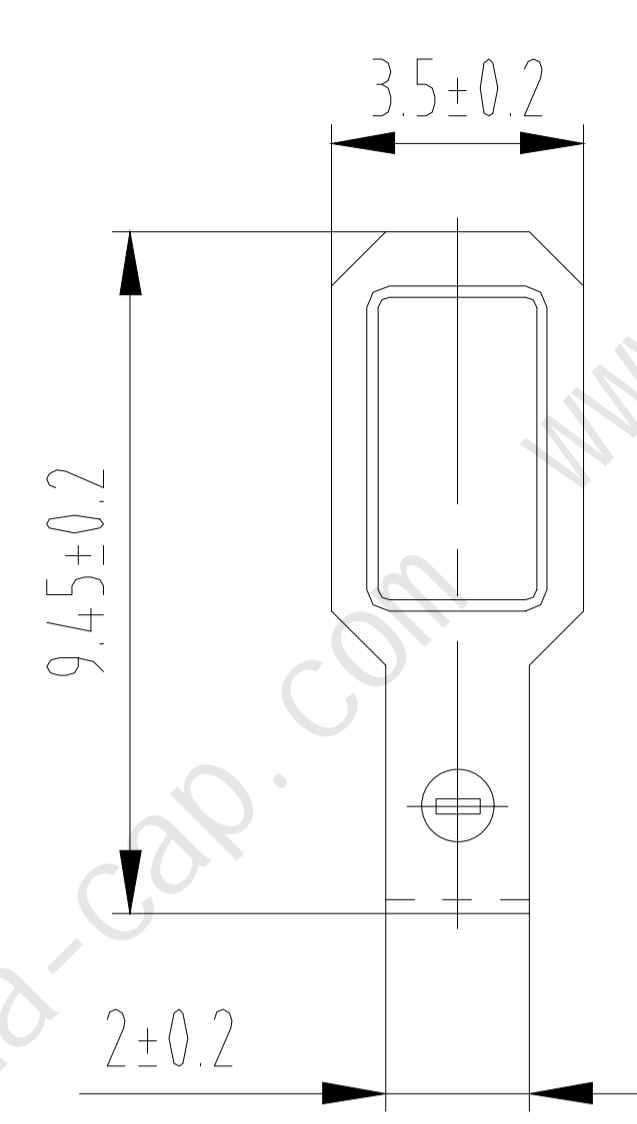

Negative pole mark: "Δ"
The triangle points in the direction of the negative pole.

Itemref	H12-1	Coin series (115mm) H12-type size chart			
Designed by	XXX	Drawing No. CDA-230M03	Approved by - date CDA - 23/10/23	Filename Button size chart	Date 23/10/12
Scale 1:10		Taiwan Zhifengwei Technology Co., Ltd.			
CDA-CAP		CDA-230M03/H12-1		Edition 0	Sheet 1/1