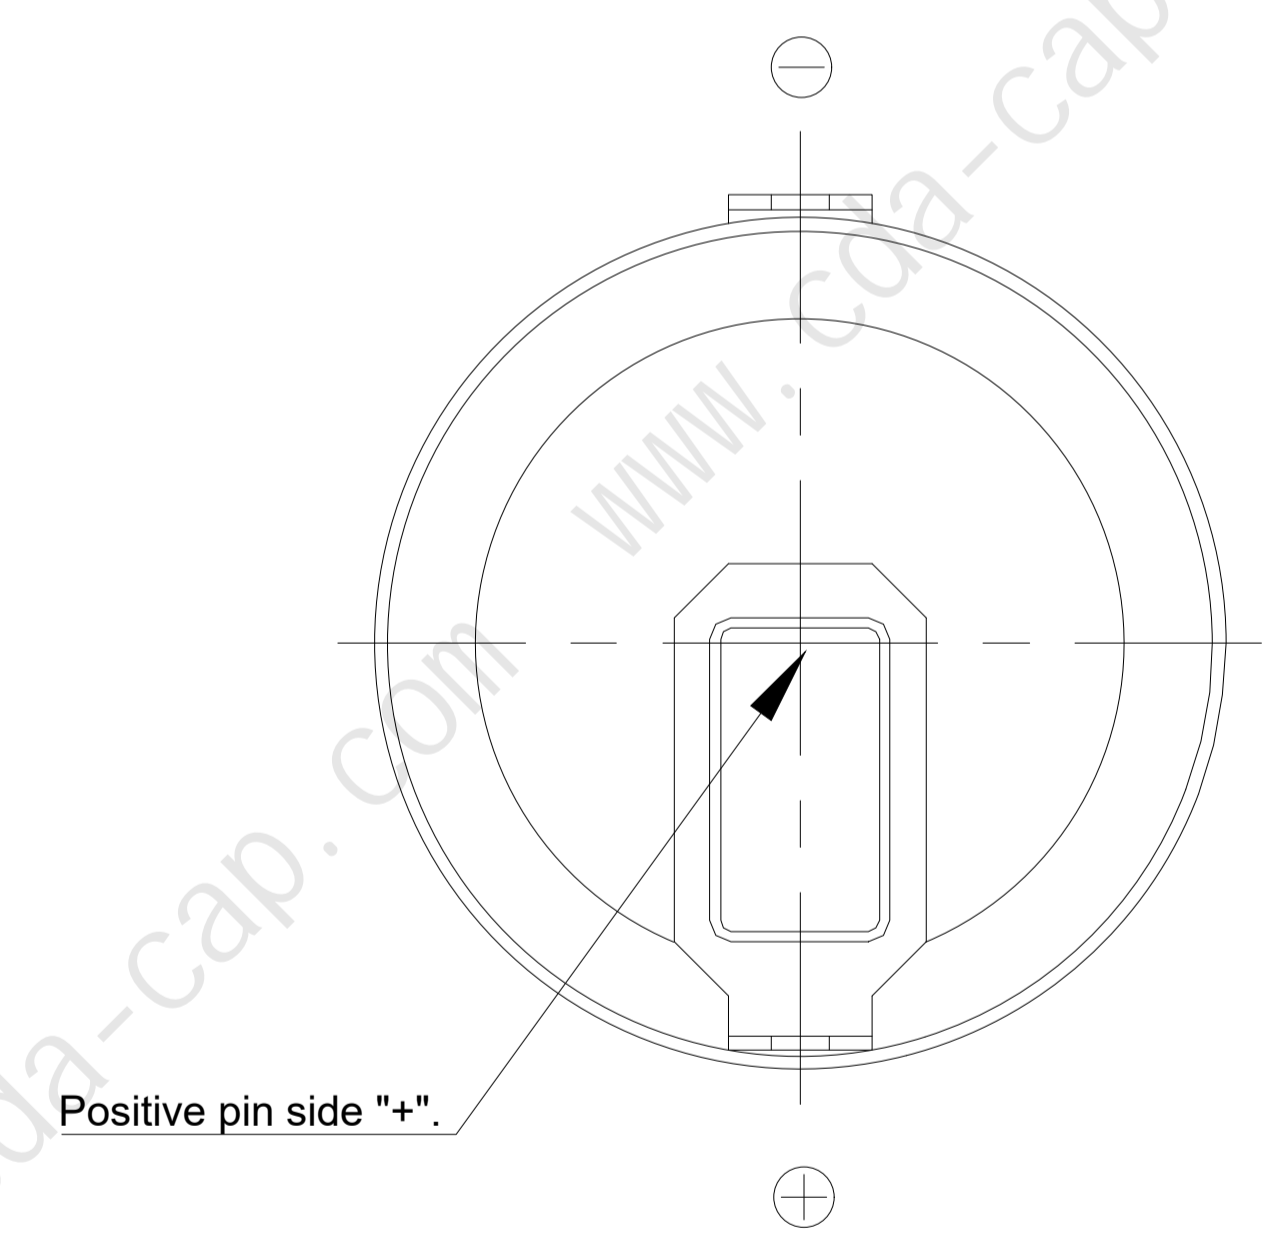

Negative pole mark: "Δ"
The triangle points in the direction of the negative pole.

Itemref	H12-1	Coin series (115mm) H12-type size chart			
Designed by	XXX	Drawing No. CDA-230M03	Approved by - date CDA - 23/10/23	Filename Button size chart	Date 23/10/12
Scale 1:10		Taiwan Zhifengwei Technology Co., Ltd.			
CDA-CAP		CDA-230M03/H12-1		Edition 0	Sheet 1/1