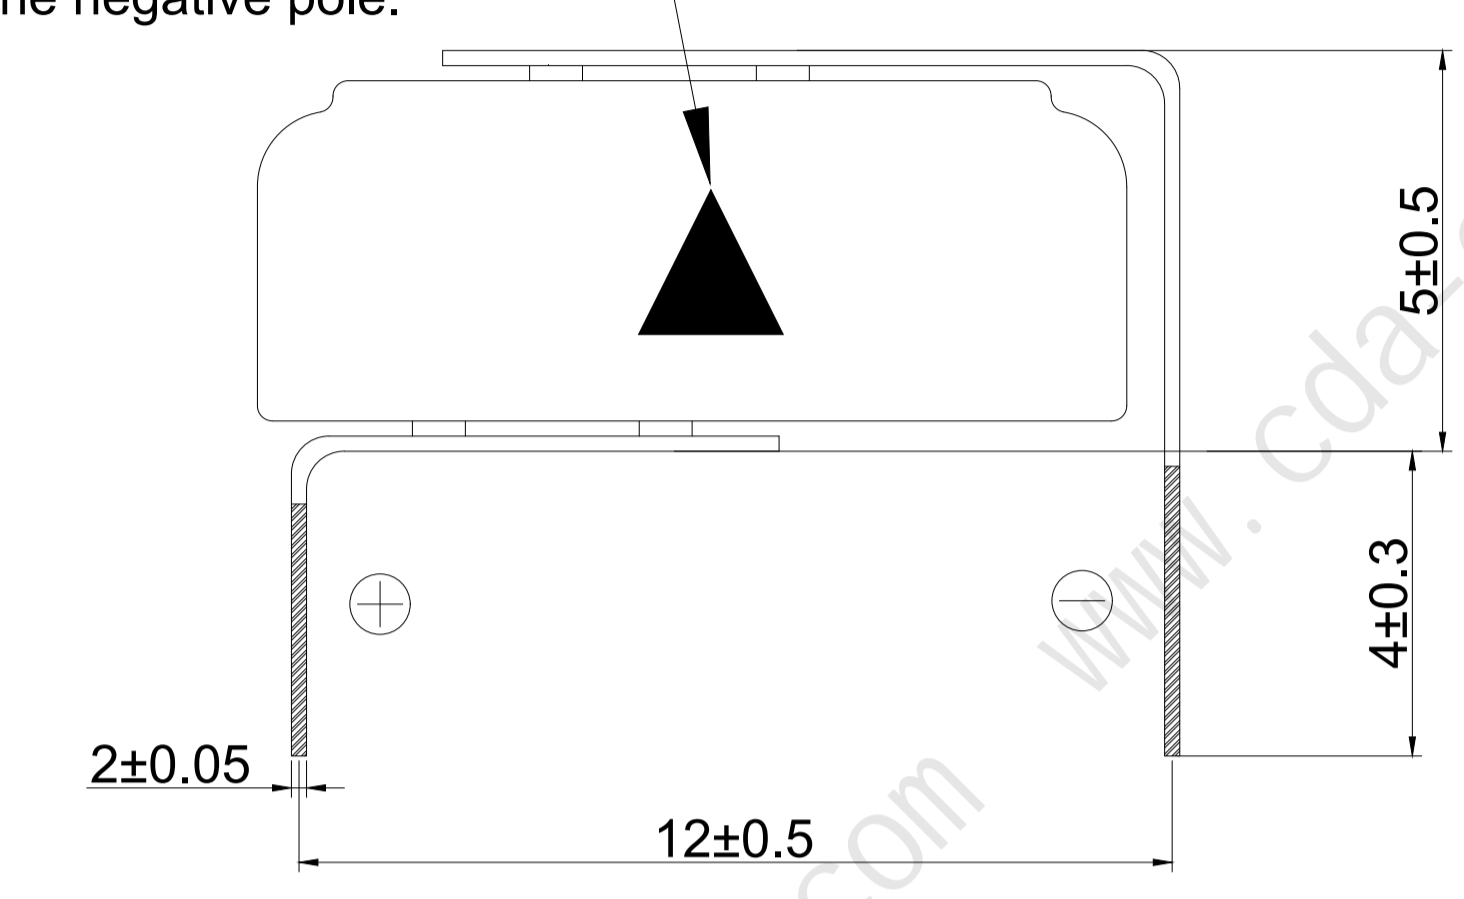

Negative pole mark: "Δ"
The triangle points in the direction of the negative pole.

Itemref	H12-1	Coin series (115mm) H12-type size chart			
Designed by	XXX	Drawing No. CDA-230M03	Approved by - date CDA - 23/10/23	Filename Button size chart	Date 23/10/12
Scale 1:10		Taiwan Zhifengwei Technology Co., Ltd.			
CDA-CAP		CDA-230M03/H12-1		Edition 0	Sheet 1/1