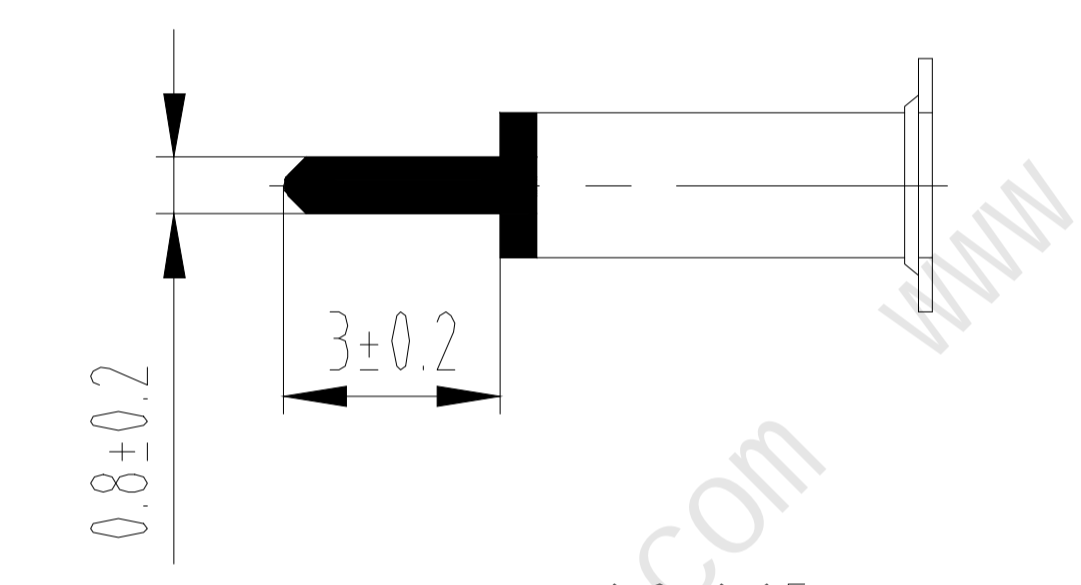

Negative pole mark: "Δ"
The triangle points in the direction of the negative pole.

Itemref	H12-1	Coin series (115mm) H12-type size chart			
Designed by	XXX	Drawing No. CDA-230M03	Approved by - date CDA - 23/10/23	Filename Button size chart	Date 23/10/12
Scale 1:10		Taiwan Zhifengwei Technology Co., Ltd.			
CDA-CAP		CDA-230M03/H12-1		Edition 0	Sheet 1/1