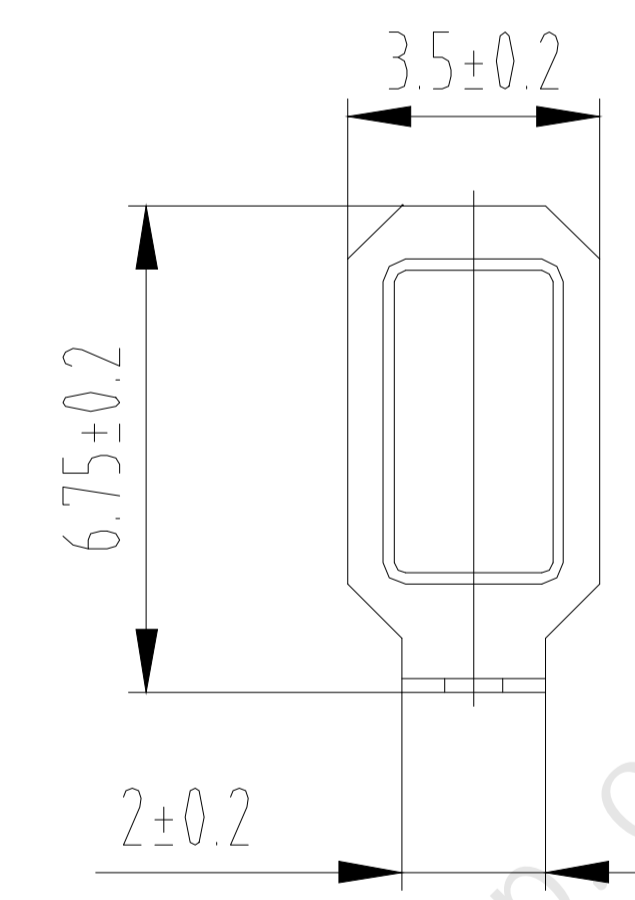

Negative pole mark: "Δ"
The triangle points in the direction of the negative pole.

Itemref	H12-1	Coin series (115mm) H12-type size chart			
Designed by	XXX	Drawing No. CDA-230M03	Approved by - date CDA - 23/10/23	Filename Button size chart	Date 23/10/12
Scale 1:10		Taiwan Zhifengwei Technology Co., Ltd.			
CDA-CAP		CDA-230M03/H12-1		Edition 0	Sheet 1/1