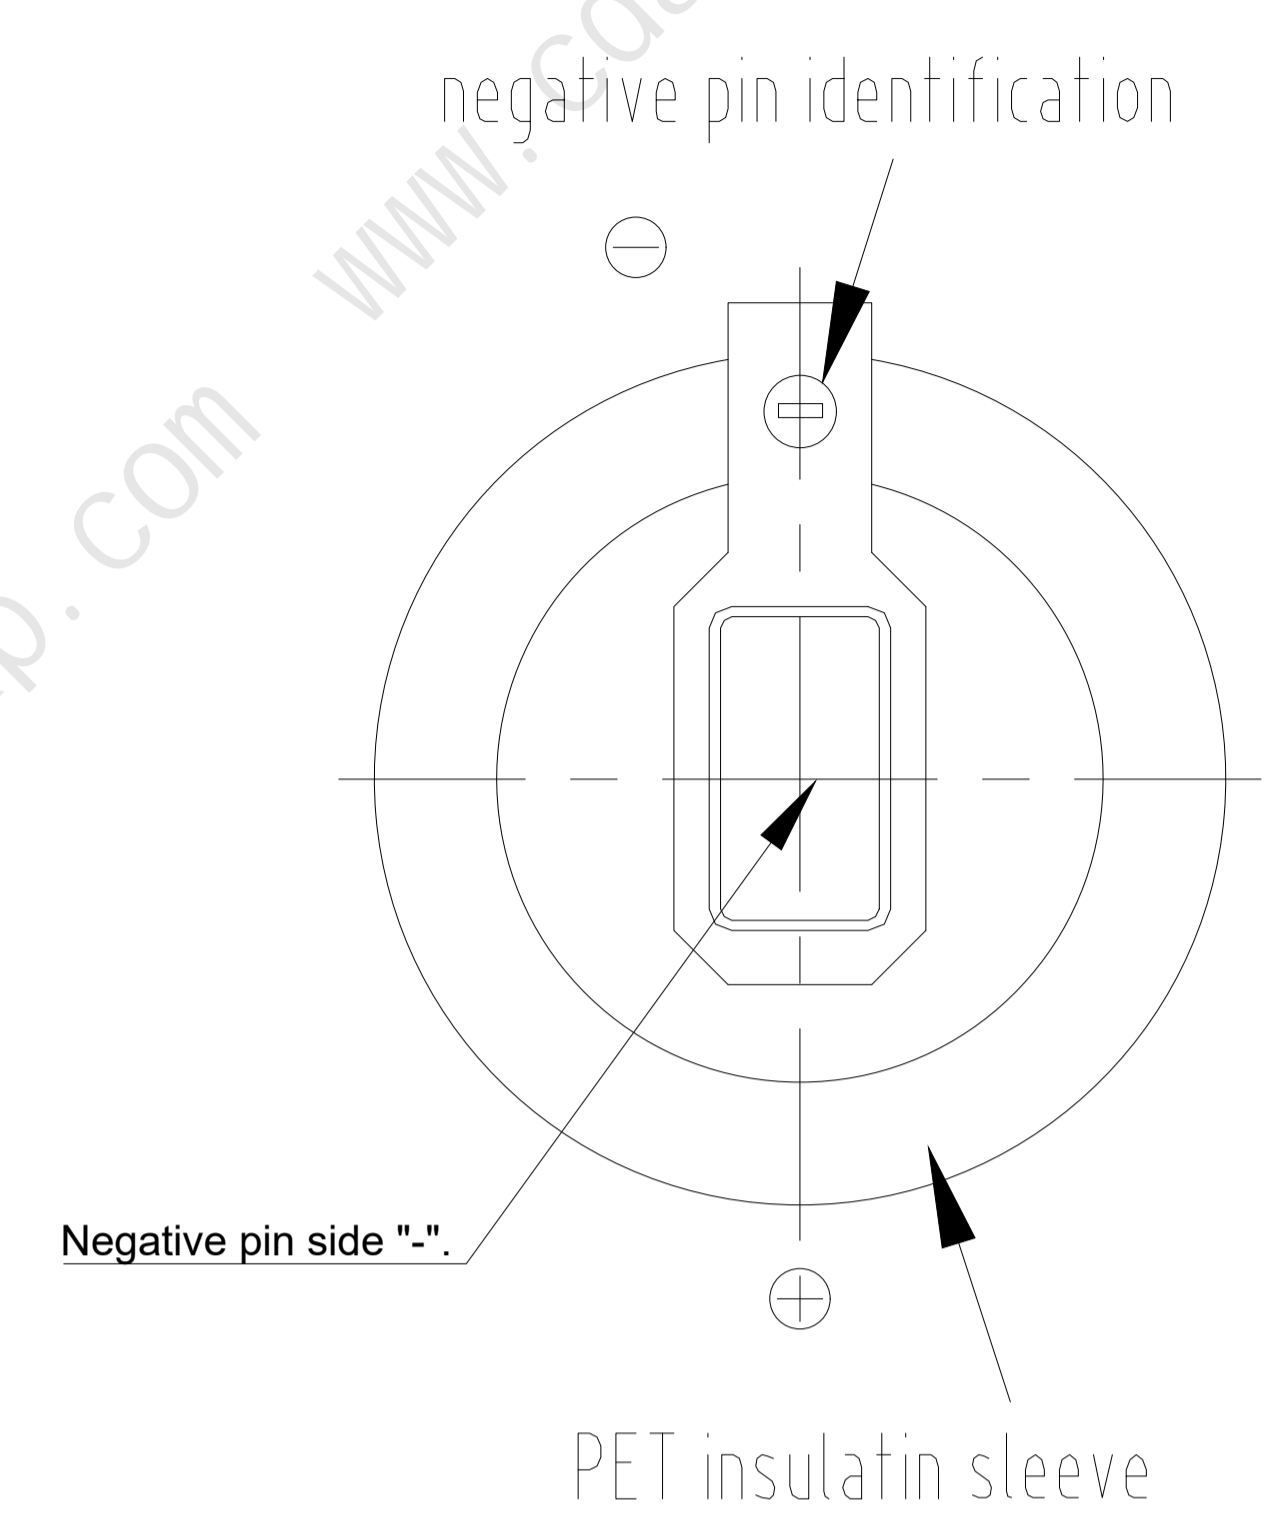

Negative pole mark: "Δ"
The triangle points in the direction of the negative pole.

Itemref	H12-1	Coin series (115mm) H12-type size chart			
Designed by	XXX	Drawing No. CDA-230M03	Approved by - date CDA - 23/10/23	Filename Button size chart	Date 23/10/12
Scale 1:10		Taiwan Zhifengwei Technology Co., Ltd.			
CDA-CAP		CDA-230M03/H12-1		Edition 0	Sheet 1/1